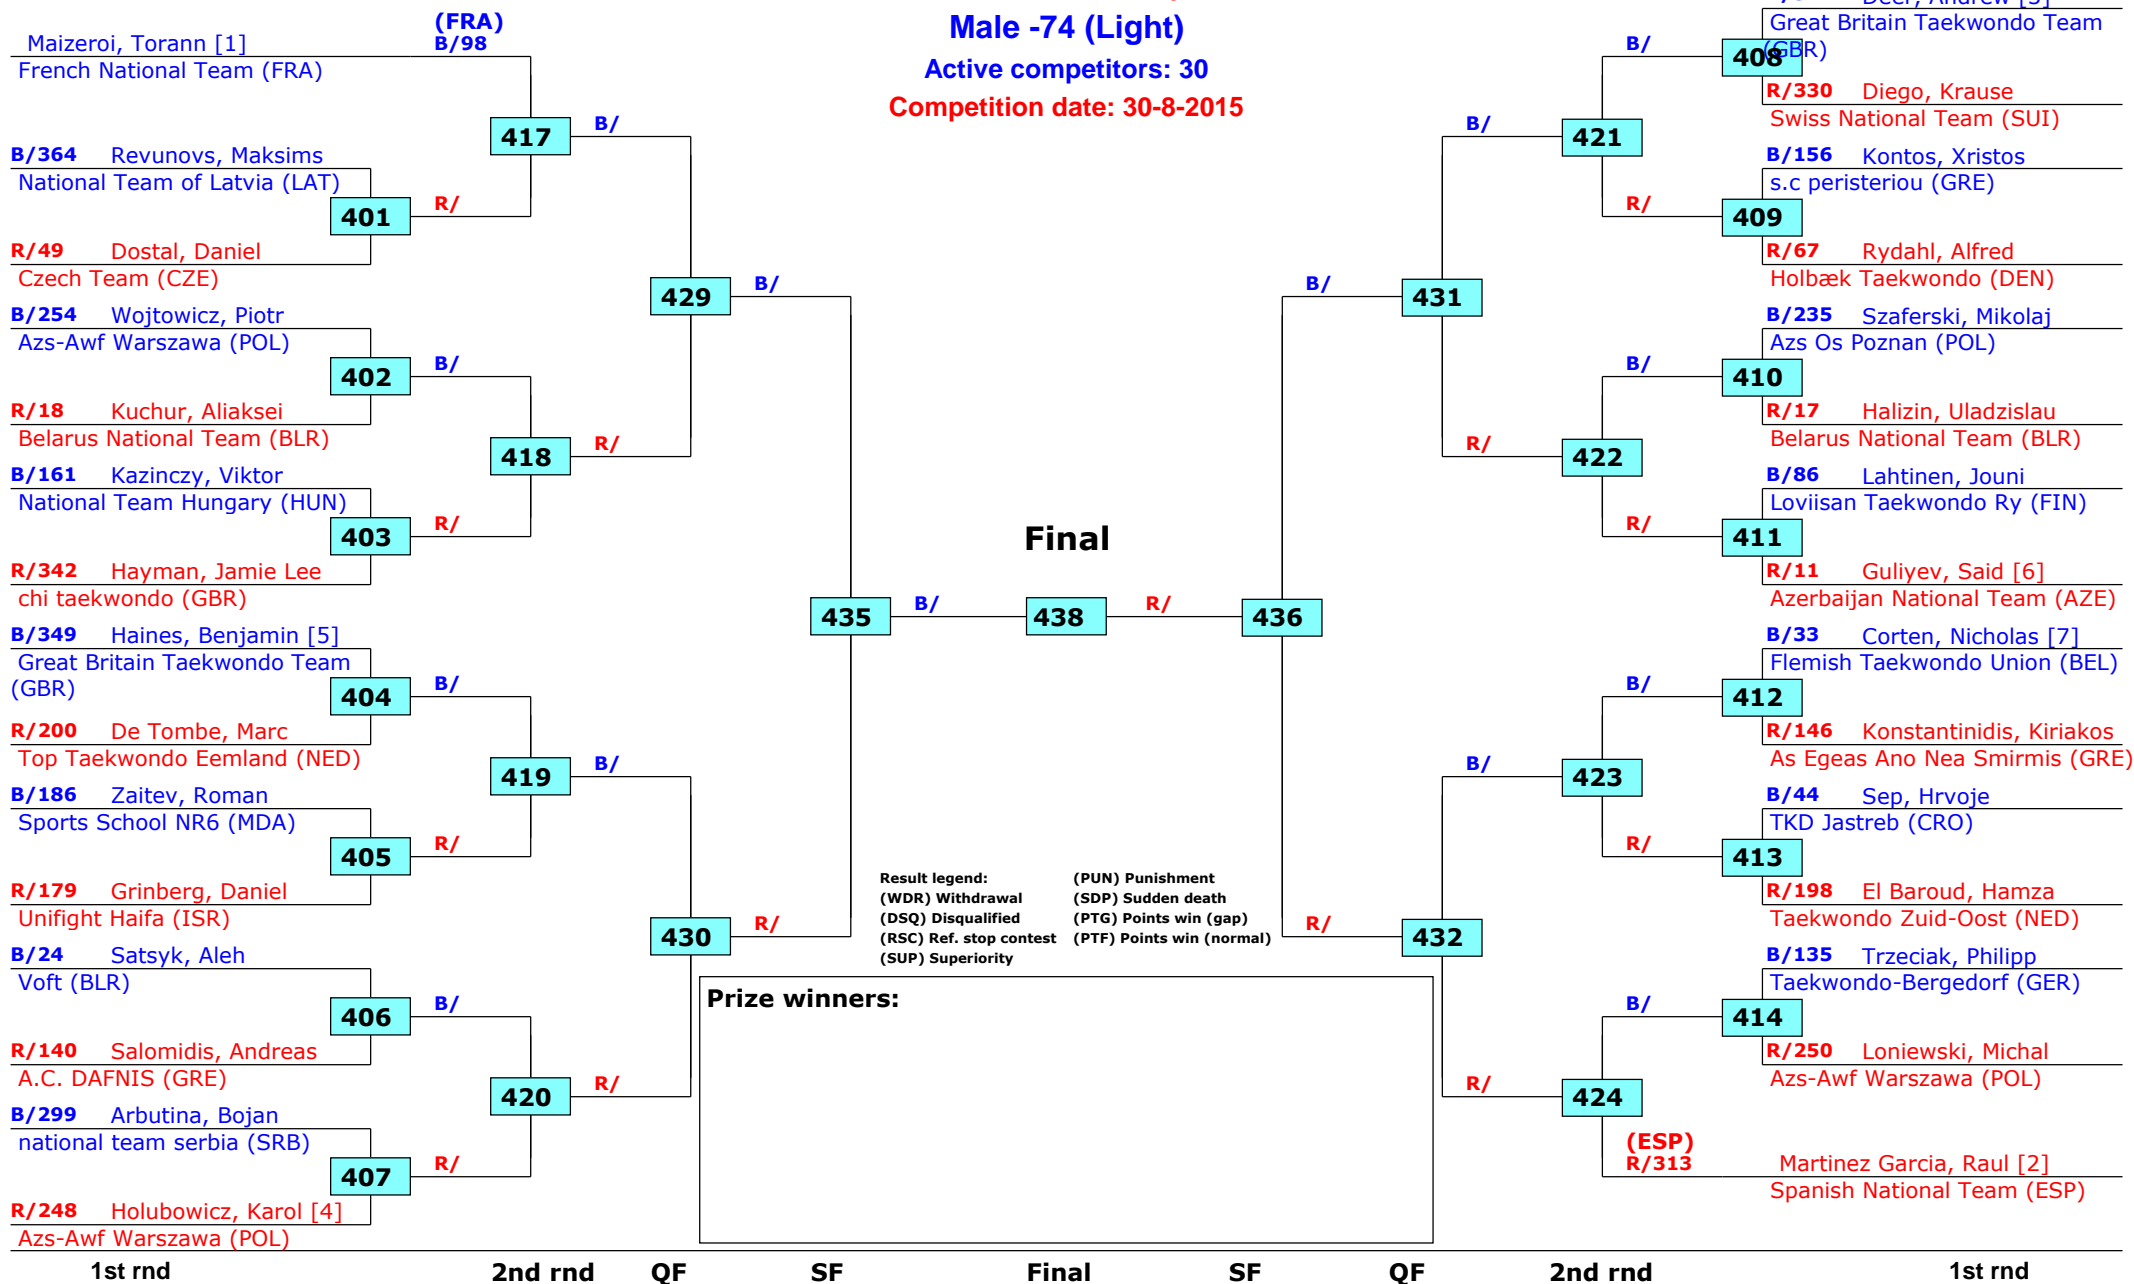

Tournament date: 29-8-2015 upto 30-8-2015

Male -63 (Bantam)

Active competitors: 26

Competition date: 30-8-2015

Polish Open/Warsaw Cup G1 (Seniors)

Warsaw, Poland

Tournament date: 29-8-2015 upto 30-8-2015

Male -74 (Light)

Active competitors: 30

Competition date: 30-8-2015

Polish Open/Warsaw Cup G1 (Seniors)

Warsaw, Poland

Tournament date: 29-8-2015 upto 30-8-2015

Male -74 (Light)

Active competitors: 30

Competition date: 30-8-2015

Polish Open/Warsaw Cup G1 (Seniors)

Warsaw, Poland

Tournament date: 29-8-2015 upto 30-8-2015

Male -87 (Middle)

Active competitors: 13

Competition date: 30-8-2015

Result legend: (PUN) Punishment
(WDR) Withdrawal (SDP) Sudden death
(DSQ) Disqualified (PTG) Points win (gap)
(RSC) Ref. stop contest (PTF) Points win (normal)
(SUP) Superiority

Prize winners:

Polish Open/Warsaw Cup G1 (Seniors)

Warsaw, Poland

Tournament date: 29-8-2015 upto 30-8-2015

Female -46 (Fin)

Active competitors: 10

Competition date: 30-8-2015

Result legend: (PUN) Punishment
(WDR) Withdrawal (SDP) Sudden death
(DSQ) Disqualified (PTG) Points win (gap)
(RSC) Ref. stop contest (PTF) Points win (normal)
(SUP) Superiority