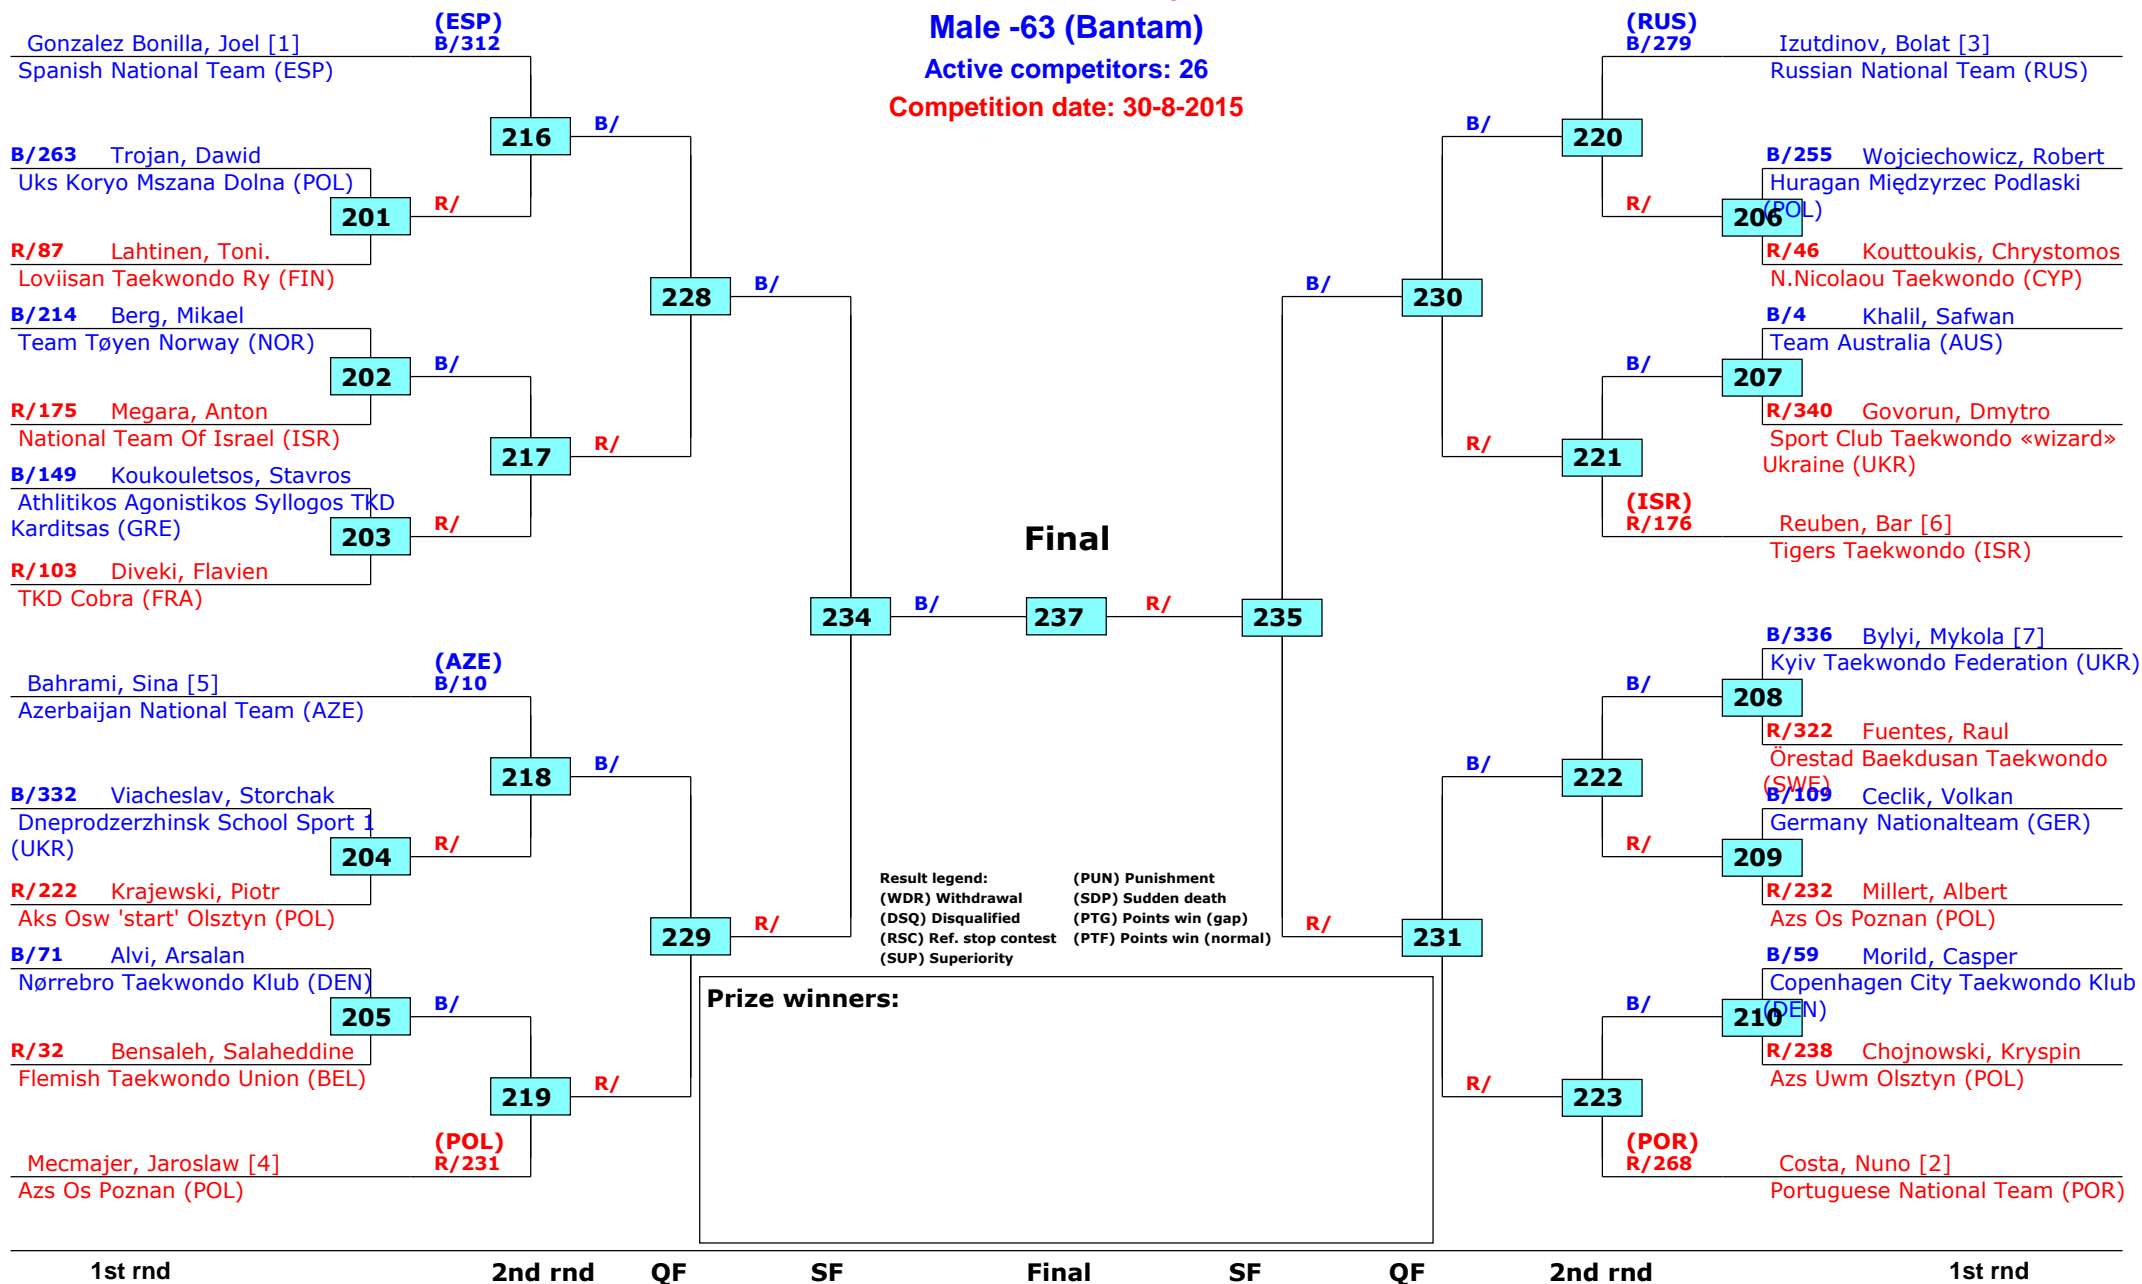

Prize winners:

1st rnd

QF

SF

Final

SF

QF

1st rnd

Polish Open/Warsaw Cup G1 (Seniors)

Warsaw, Poland

Tournament date: 29-8-2015 upto 30-8-2015

Male -63 (Bantam)

Active competitors: 26

Competition date: 30-8-2015

Polish Open/Warsaw Cup G1 (Seniors)

Warsaw, Poland

Tournament date: 29-8-2015 upto 30-8-2015

Male -63 (Bantam)

Active competitors: 26

Competition date: 30-8-2015

Polish Open/Warsaw Cup G1 (Seniors)

Warsaw, Poland

Tournament date: 29-8-2015 upto 30-8-2015

Male -74 (Light)