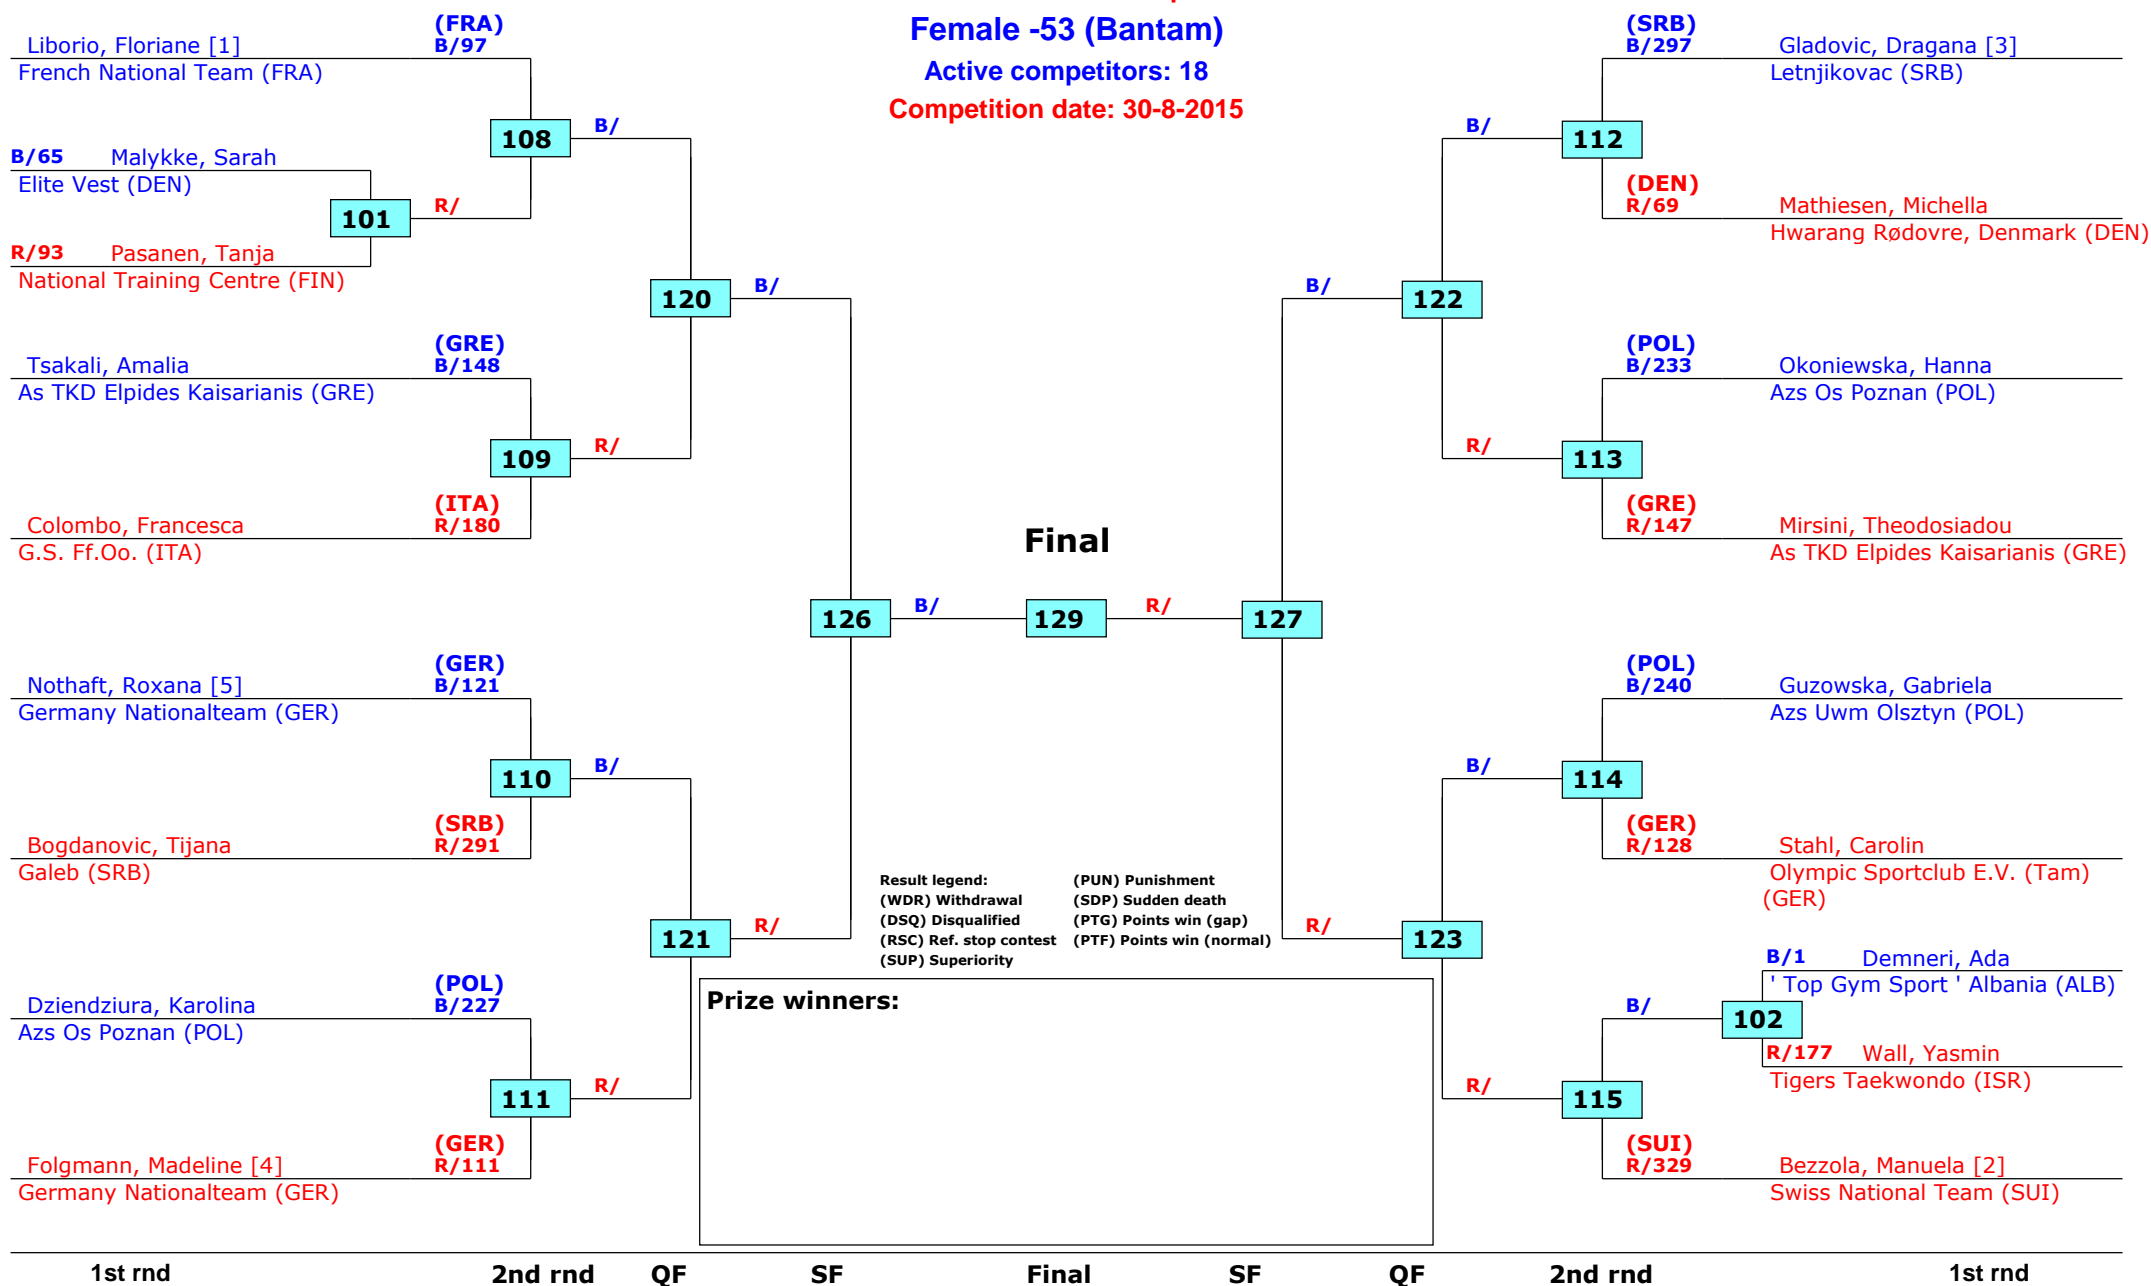

Prize winners:

Polish Open/Warsaw Cup G1 (Seniors)

Warsaw, Poland

Tournament date: 29-8-2015 upto 30-8-2015

Female -46 (Fin)

Active competitors: 10

Competition date: 30-8-2015

Result legend: (PUN) Punishment
(WDR) Withdrawal (SDP) Sudden death
(DSQ) Disqualified (PTG) Points win (gap)
(RSC) Ref. stop contest (PTF) Points win (normal)
(SUP) Superiority

Polish Open/Warsaw Cup G1 (Seniors)

Warsaw, Poland

Tournament date: 29-8-2015 upto 30-8-2015

Female -53 (Bantam)

Active competitors: 18

Competition date: 30-8-2015

Polish Open/Warsaw Cup G1 (Seniors)

Warsaw, Poland

Tournament date: 29-8-2015 upto 30-8-2015

Female -53 (Bantam)

Active competitors: 18

Competition date: 30-8-2015

Polish Open/Warsaw Cup G1 (Seniors)

Warsaw, Poland

Tournament date: 29-8-2015 upto 30-8-2015

Female -62 (Light)

Active competitors: 28

Competition date: 30-8-2015

Polish Open/Warsaw Cup G1 (Seniors)

Warsaw, Poland

Tournament date: 29-8-2015 upto 30-8-2015

Female -62 (Light)

Active competitors: 28

Competition date: 30-8-2015