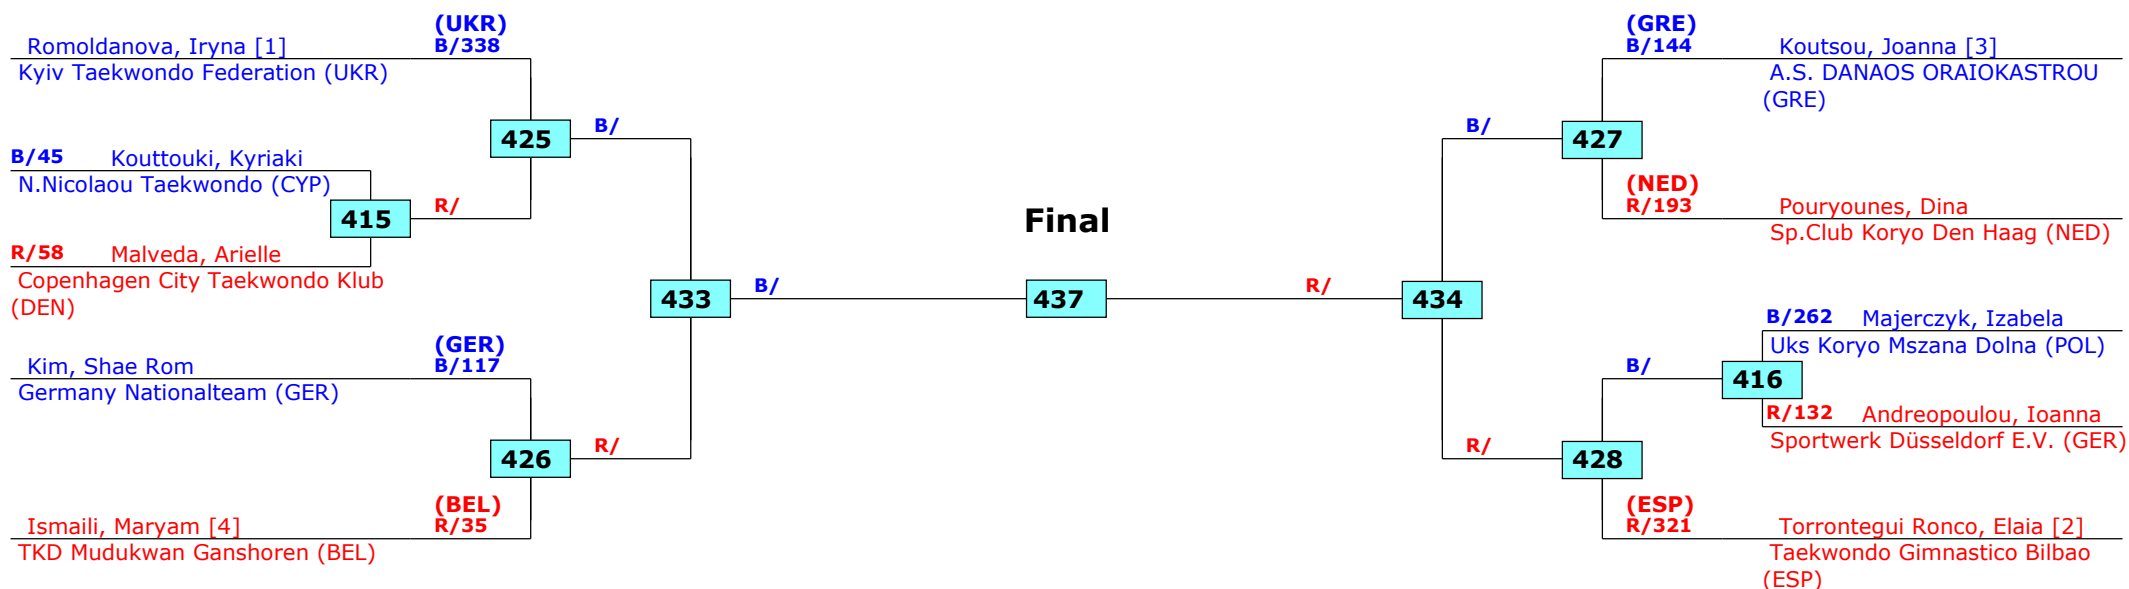

Polish Open/Warsaw Cup G1 (Seniors)

Warsaw, Poland

Tournament date: 29-8-2015 upto 30-8-2015

Male -87 (Middle)

Active competitors: 13

Competition date: 30-8-2015

Result legend: (PUN) Punishment
(WDR) Withdrawal (SDP) Sudden death
(DSQ) Disqualified (PTG) Points win (gap)
(RSC) Ref. stop contest (PTF) Points win (normal)
(SUP) Superiority

Prize winners:

Polish Open/Warsaw Cup G1 (Seniors)

Warsaw, Poland

Tournament date: 29-8-2015 upto 30-8-2015

Female -46 (Fin)

Active competitors: 10

Competition date: 30-8-2015

Result legend: (PUN) Punishment
(WDR) Withdrawal (SDP) Sudden death
(DSQ) Disqualified (PTG) Points win (gap)
(RSC) Ref. stop contest (PTF) Points win (normal)
(SUP) Superiority

Prize winners:

1st rnd

QF

SF

Final

SF

QF

1st rnd