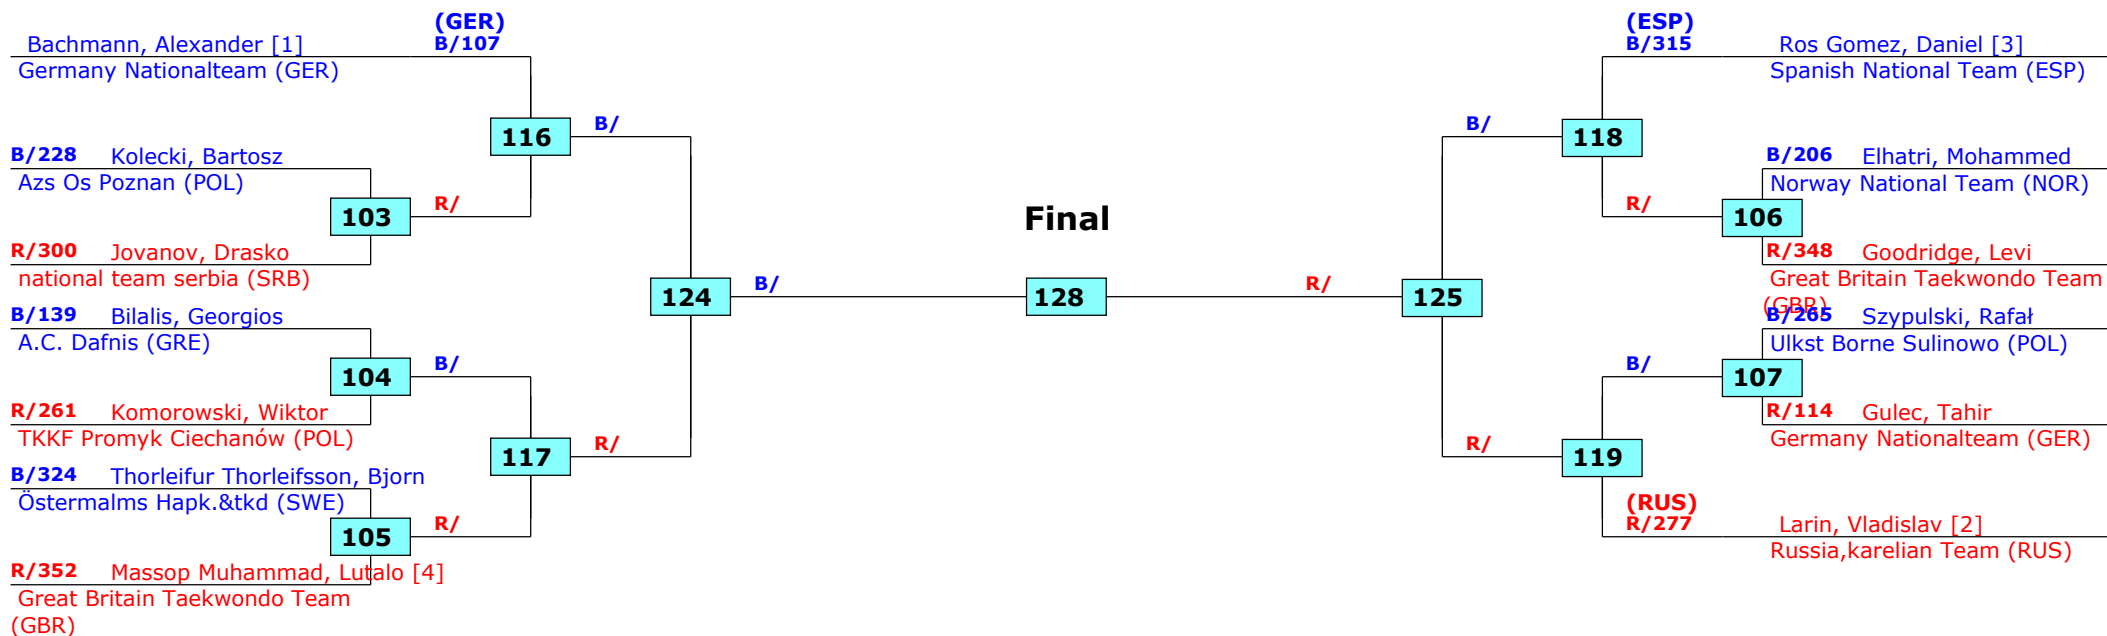

Tournament date: 29-8-2015 upto 30-8-2015

Male -63 (Bantam)

Active competitors: 26

Competition date: 30-8-2015

Polish Open/Warsaw Cup G1 (Seniors)

Warsaw, Poland

Tournament date: 29-8-2015 upto 30-8-2015

Male -74 (Light)

Active competitors: 30

Competition date: 30-8-2015

Polish Open/Warsaw Cup G1 (Seniors)

Warsaw, Poland

Tournament date: 29-8-2015 upto 30-8-2015

Male -74 (Light)

Active competitors: 30

Competition date: 30-8-2015

Polish Open/Warsaw Cup G1 (Seniors)

Warsaw, Poland

Tournament date: 29-8-2015 upto 30-8-2015

Male -87 (Middle)

Active competitors: 13

Competition date: 30-8-2015

Result legend: (PUN) Punishment
(WDR) Withdrawal (SDP) Sudden death
(DSQ) Disqualified (PTG) Points win (gap)
(RSC) Ref. stop contest (PTF) Points win (normal)
(SUP) Superiority

Prize winners:

Polish Open/Warsaw Cup G1 (Seniors)

Warsaw, Poland

Tournament date: 29-8-2015 upto 30-8-2015

Female -46 (Fin)

Active competitors: 10

Competition date: 30-8-2015

Result legend: (PUN) Punishment
(WDR) Withdrawal (SDP) Sudden death
(DSQ) Disqualified (PTG) Points win (gap)
(RSC) Ref. stop contest (PTF) Points win (normal)
(SUP) Superiority