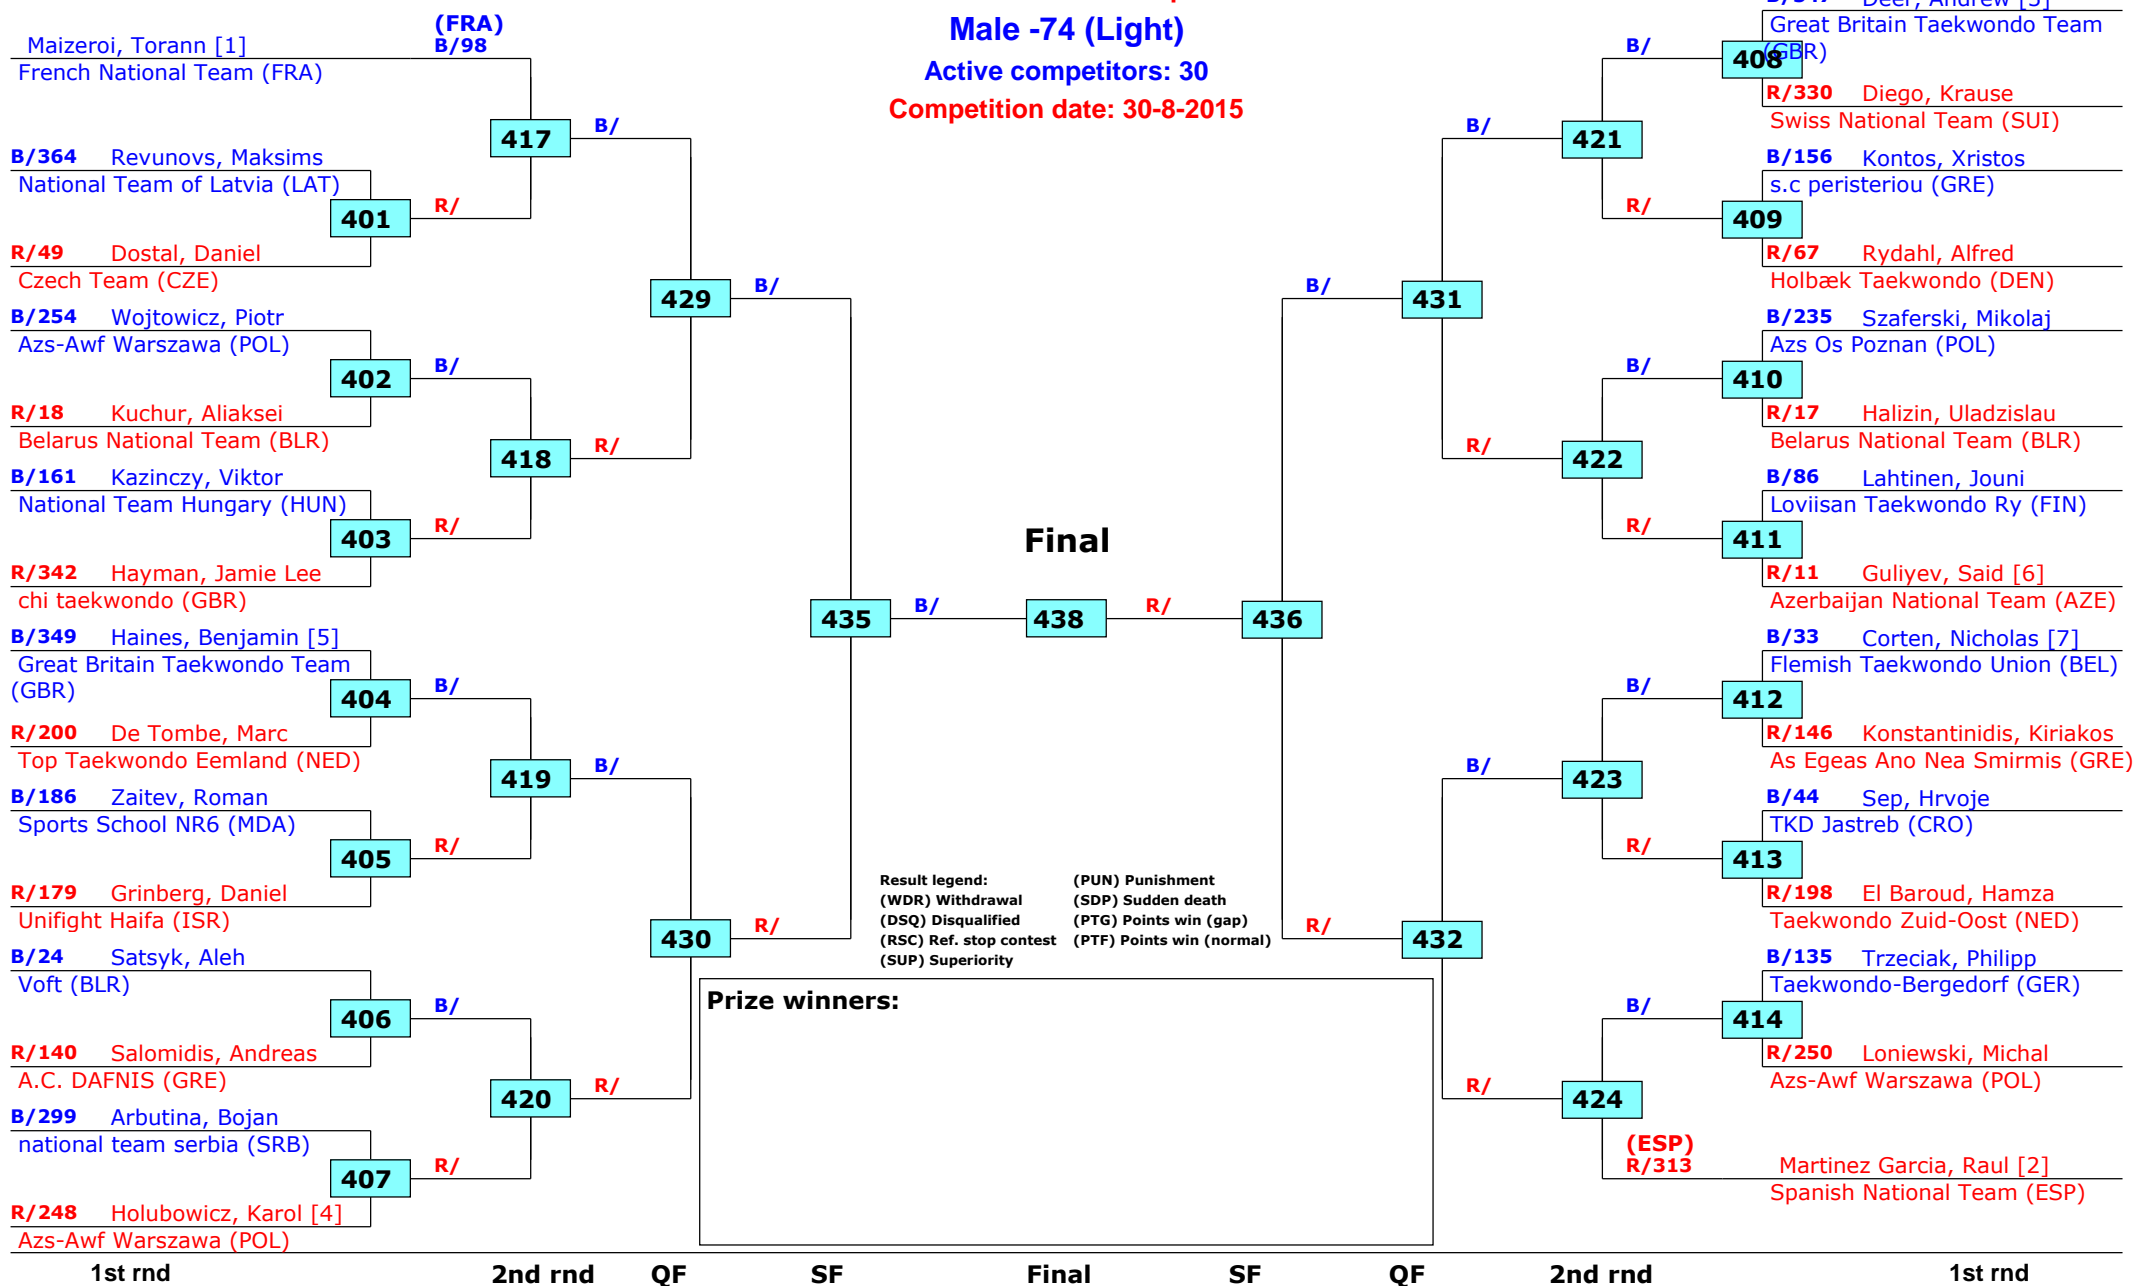

Polish Open/Warsaw Cup G1 (Seniors)

Warsaw, Poland

Tournament date: 29-8-2015 upto 30-8-2015

Male -63 (Bantam)

Active competitors: 26

Competition date: 30-8-2015

Polish Open/Warsaw Cup G1 (Seniors)

Warsaw, Poland

Tournament date: 29-8-2015 upto 30-8-2015

Male -63 (Bantam)

Active competitors: 26

Competition date: 30-8-2015

Polish Open/Warsaw Cup G1 (Seniors)

Warsaw, Poland

Tournament date: 29-8-2015 upto 30-8-2015

Male -74 (Light)

Active competitors: 30

Competition date: 30-8-2015

Polish Open/Warsaw Cup G1 (Seniors)

Warsaw, Poland

Tournament date: 29-8-2015 upto 30-8-2015

Male -74 (Light)

Active competitors: 30

Competition date: 30-8-2015

Polish Open/Warsaw Cup G1 (Seniors)

Warsaw, Poland

Tournament date: 29-8-2015 upto 30-8-2015

Male -87 (Middle)

Active competitors: 13

Competition date: 30-8-2015

Result legend: (PUN) Punishment
(WDR) Withdrawal (SDP) Sudden death
(DSQ) Disqualified (PTG) Points win (gap)
(RSC) Ref. stop contest (PTF) Points win (normal)
(SUP) Superiority