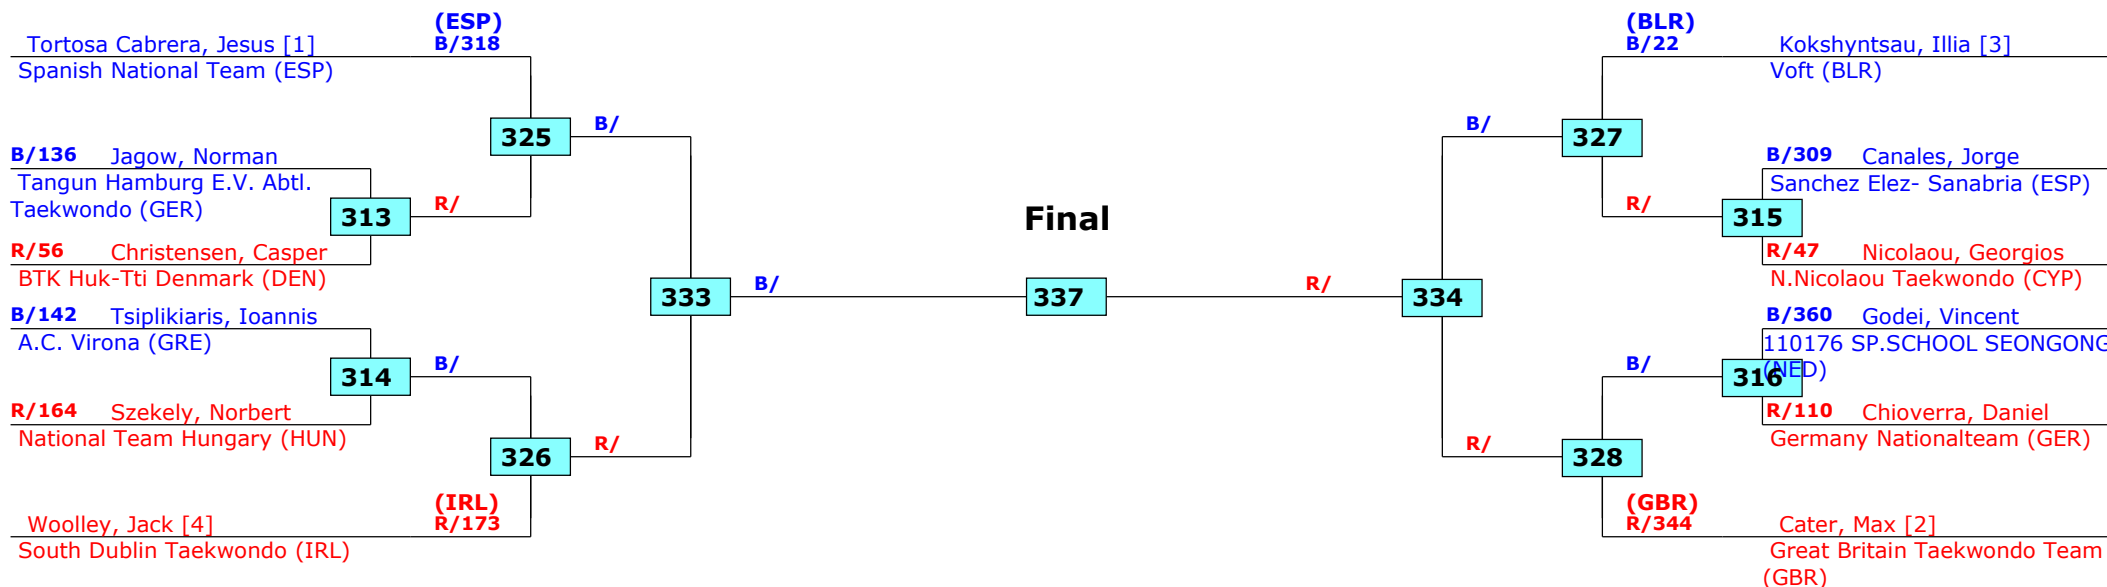

Polish Open/Warsaw Cup G1 (Seniors)

Warsaw, Poland

Tournament date: 29-8-2015 upto 30-8-2015

Male -54 (Fin)

Active competitors: 12

Competition date: 30-8-2015

Result legend: (PUN) Punishment
(WDR) Withdrawal (SDP) Sudden death
(DSQ) Disqualified (PTG) Points win (gap)
(RSC) Ref. stop contest (PTF) Points win (normal)
(SUP) Superiority

Prize winners:

1st rnd

QF

SF

Final

SF

QF

1st rnd