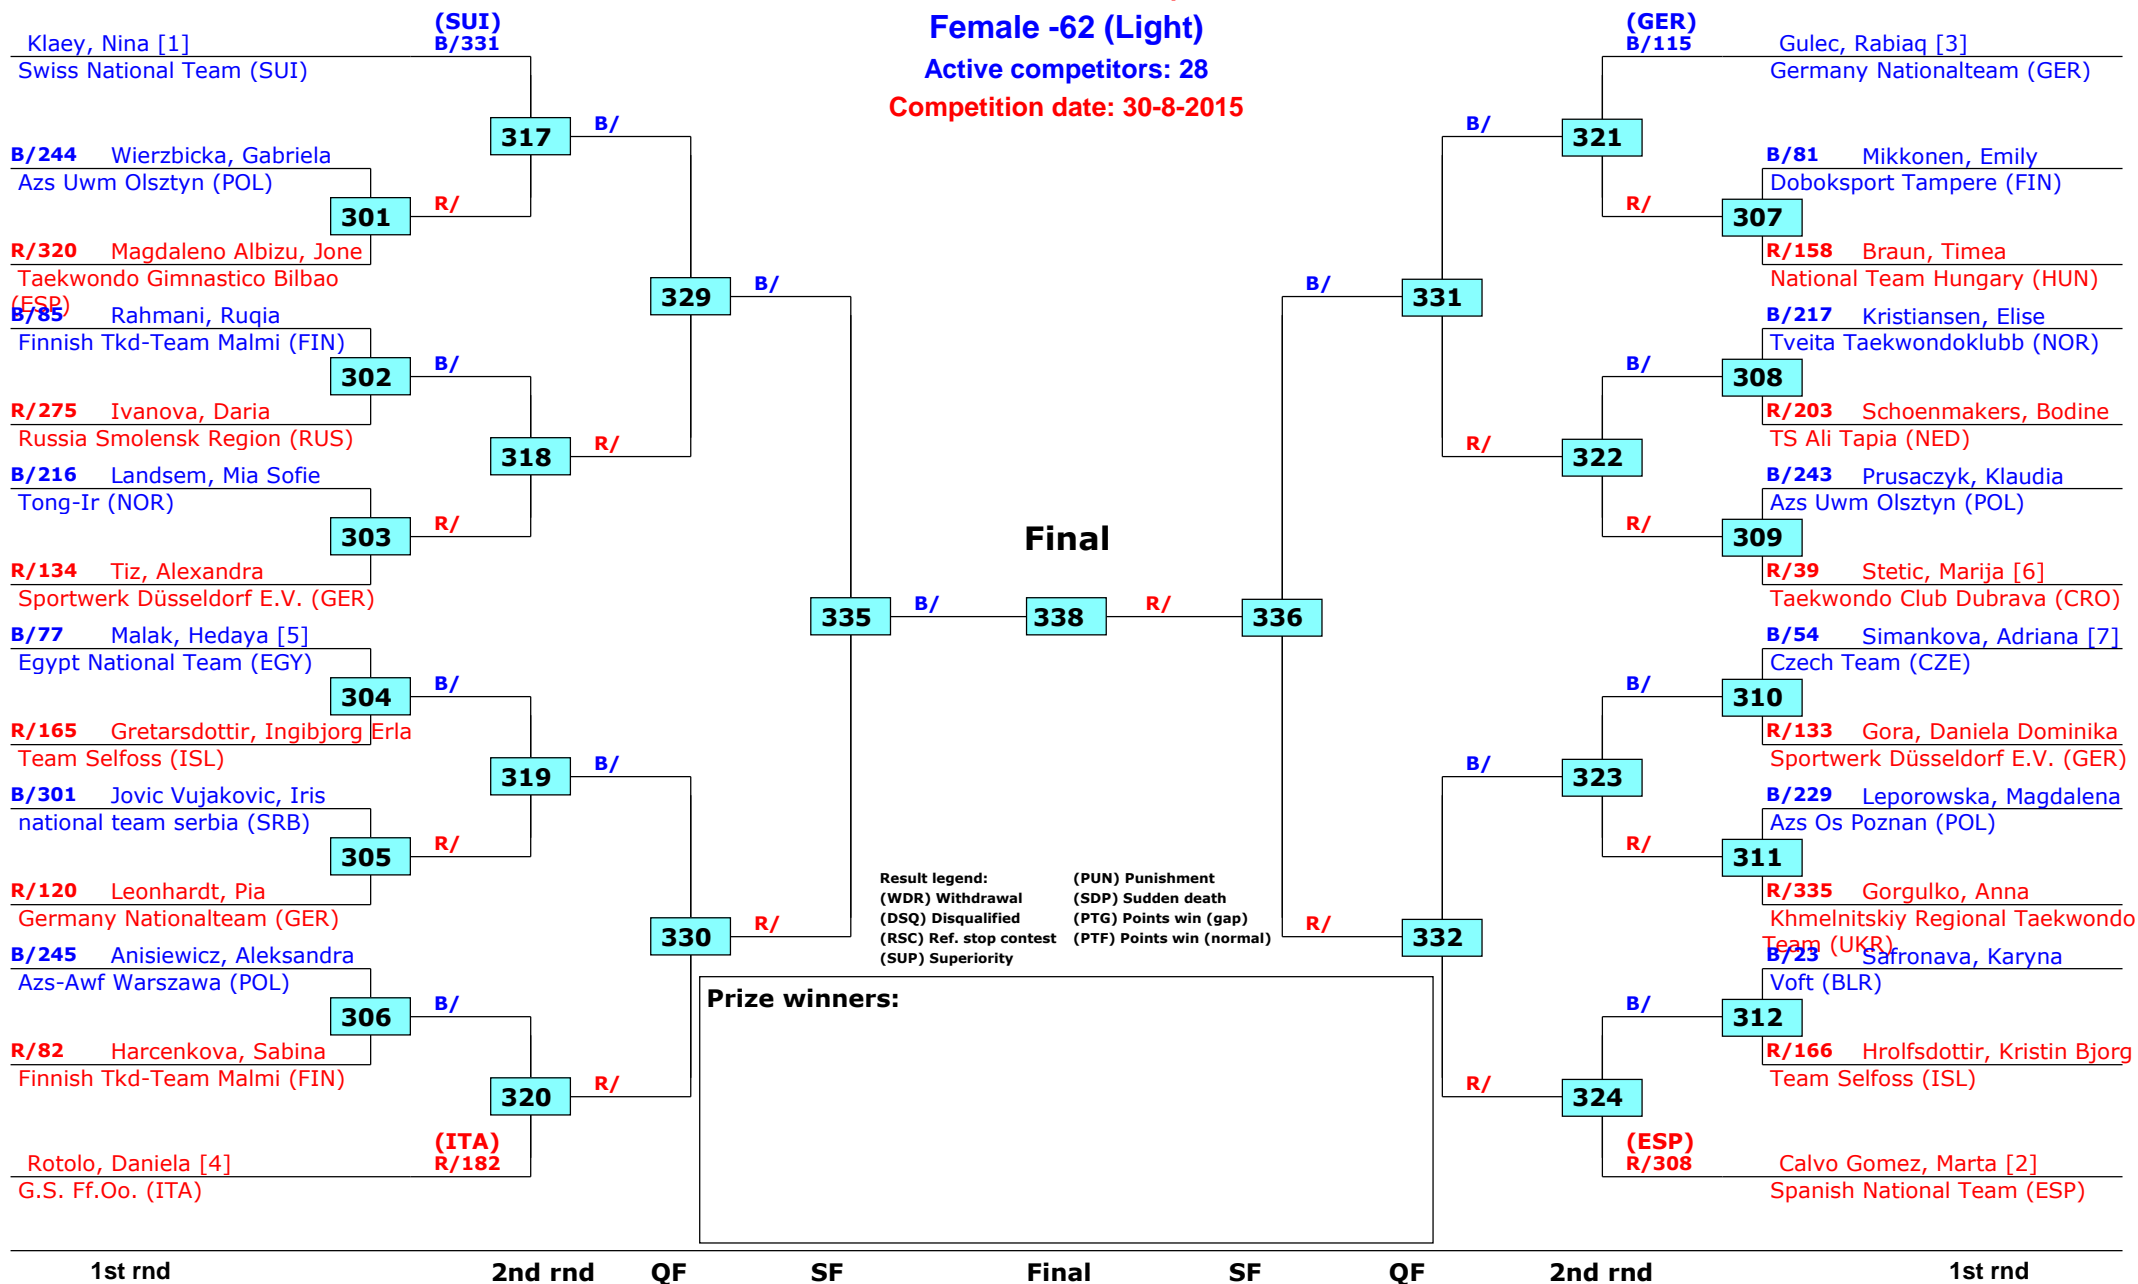

Polish Open/Warsaw Cup G1 (Seniors)

Warsaw, Poland

Tournament date: 29-8-2015 upto 30-8-2015

Female -53 (Bantam)

Active competitors: 18

Competition date: 30-8-2015

Polish Open/Warsaw Cup G1 (Seniors)

Warsaw, Poland

Tournament date: 29-8-2015 upto 30-8-2015

Female -53 (Bantam)

Active competitors: 18

Competition date: 30-8-2015

Polish Open/Warsaw Cup G1 (Seniors)

Warsaw, Poland

Tournament date: 29-8-2015 upto 30-8-2015

Female -62 (Light)

Active competitors: 28

Competition date: 30-8-2015

Polish Open/Warsaw Cup G1 (Seniors)

Warsaw, Poland

Tournament date: 29-8-2015 upto 30-8-2015

Female -62 (Light)

Active competitors: 28

Competition date: 30-8-2015